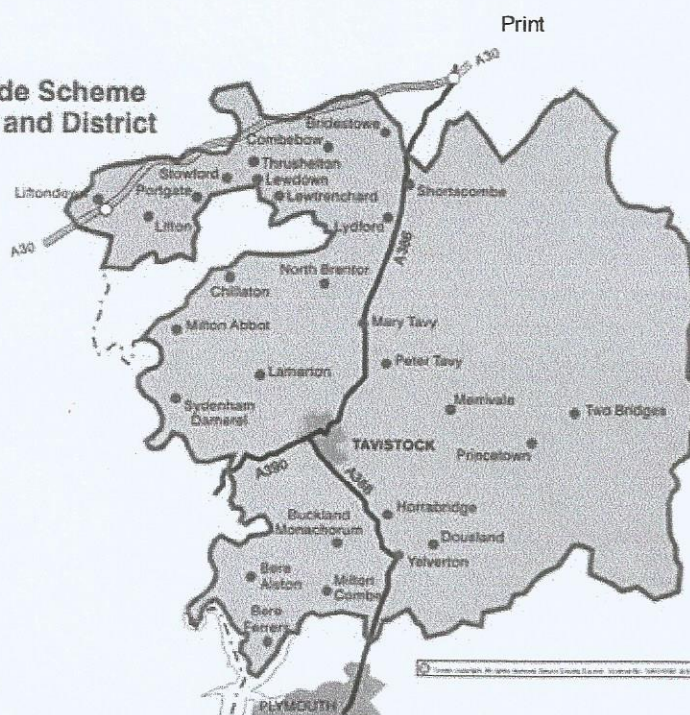

£1.80 RETURN TOWNS
£2.30 RETURNS OUT OF
TOWN

£3.50 RETURN PLYMOUTH
RUN ON THURSDAY

31/03/2016

Ring & Ride Scheme
Tavistock and District

RING AND RIDE

01822 618028

Charity reg no: 1079282